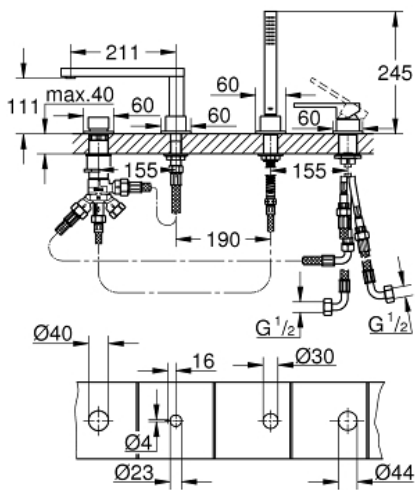

GROHE PLUS Four-Hole Bathtub Faucet with Handshower

MODEL # 29307003

Pure Freude
an Wasser

GROHE

Product Description:

GROHE PLUS

Four-Hole Bathtub Faucet with Handshower

Standard Specification:

- GROHE SilkMove 1.4" (35 mm) ceramic cartridge
- With temperature limiter
- GROHE StarLight chrome finish
- Pre-assembled spout laminar mousseur
- Single lever valve operating element
- Metal lever handle
- Bath/shower diverter
- Hand shower Euphoria Cube 1.75 gpm (6.6 l/min)
- 79" (2000mm) metal shower hose
- Stainless steel flex lines
- Connection for shower hose
- Check valve included to prevent backflow
- Can be used with 29 037 001
- Min. recommended pressure: 15 psi (1.0 bar)

Applicable Codes & Standards:

- Energy Policy Act of 1992
- ASME A112.18.1/CSA B125.1
- CalGreen
- LOGO CEC

Color:

- 29307003 StarLight Chrome